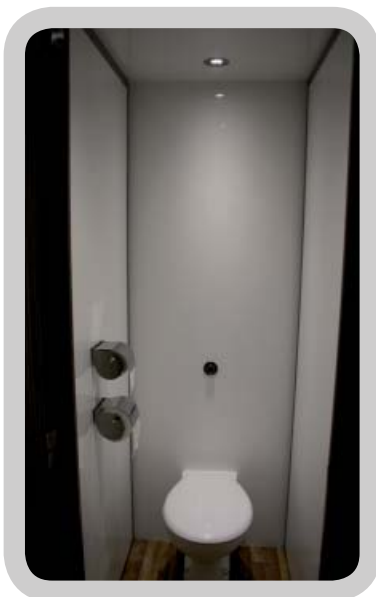

Luxury Travelling Loo Trailers

Contemporary Zebrano 3+1

This 20' unit comprises of 3 cubicles and 2 hand basins for the ladies and 1 cubicle, 2 urinals and 2 hand basins for the gentlemen. It is recommended for up to 250 guests over an 8 hour period.

Exterior	White
Interior finish	Silver and Zebrano laminate
Floor Covering	Oak wood effect vinyl
Internal doors	Extra height, flush fitting Zebrano
Lighting	Recessed in ceiling
Taps	Infra-red
Hand basins	White square porcelain
Vanity tops	Zebrano
Vanity boxes	Zebrano
Mirrors	Large mirrors trimmed with Zebrano and under counter lighting
Steps	Chrome with adjustable balancing legs

Consumables

Scottish Fine soap and hand cream, loo paper and paper hand towels are supplied as standard.

Luxury Travelling Loo Trailers Layouts

Ladies

3 cubicles and 2 separate hand basins

Gentlemen

1 cubicle, 2 urinals and 2 separate hand basins