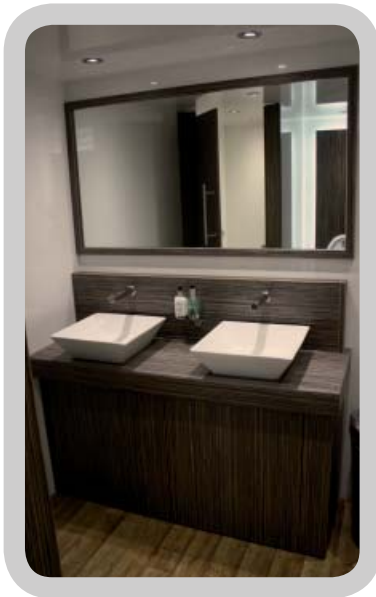

Luxury Travelling Loo Trailers

Contemporary Zebrano 3+1

This 20' unit comprises of 3 cubicles and 2 hand basins for the ladies and 1 cubicle, 2 urinals and 2 hand basins for the gentlemen. It is recommended for up to 250 guests over an 8 hour period.

Exterior	White
Interior finish	Silver and Zebrano laminate
Floor Covering	Oak wood effect vinyl
Internal doors	Extra height, flush fitting Zebrano
Lighting	Recessed in ceiling
Taps	Infra-red
Hand basins	White square porcelain
Vanity tops	Zebrano
Vanity boxes	Zebrano
Mirrors	Large mirrors trimmed with Zebrano and under counter lighting
Steps	Chrome with adjustable balancing legs

Consumables

Scottish Fine soap and hand cream, loo paper and paper hand towels are supplied as standard.

Luxury Travelling Loo Trailers Layouts

Ladies

3 cubicles and 2 separate hand basins

Gentlemen

1 cubicle, 2 urinals and 2 separate hand basins